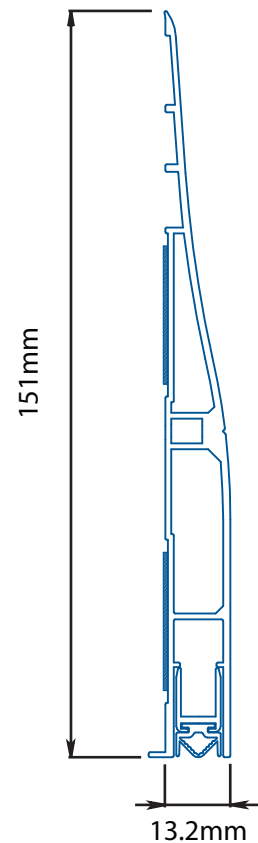

Ordering Safehinge HUSHfast

- | | | | |
|---|----------------|--|--------------------|
| ① | Select finish: | Satin Anodised Aluminium
Stainless Steel
Other (please specify) | SAA
SS
OT |
| ② | Select width: | 802mm (fits 826mm door*)
902mm (fits 926mm door*)
1200mm (can be customised) | 802
902
1200 |
- *(with 12mm stops)

Ordering Safehinge HUSHseal

- | | | | |
|---|----------------|-------------------------------|----------------|
| ① | Select finish: | White
Black
Light Brown | WH
BL
BR |
|---|----------------|-------------------------------|----------------|